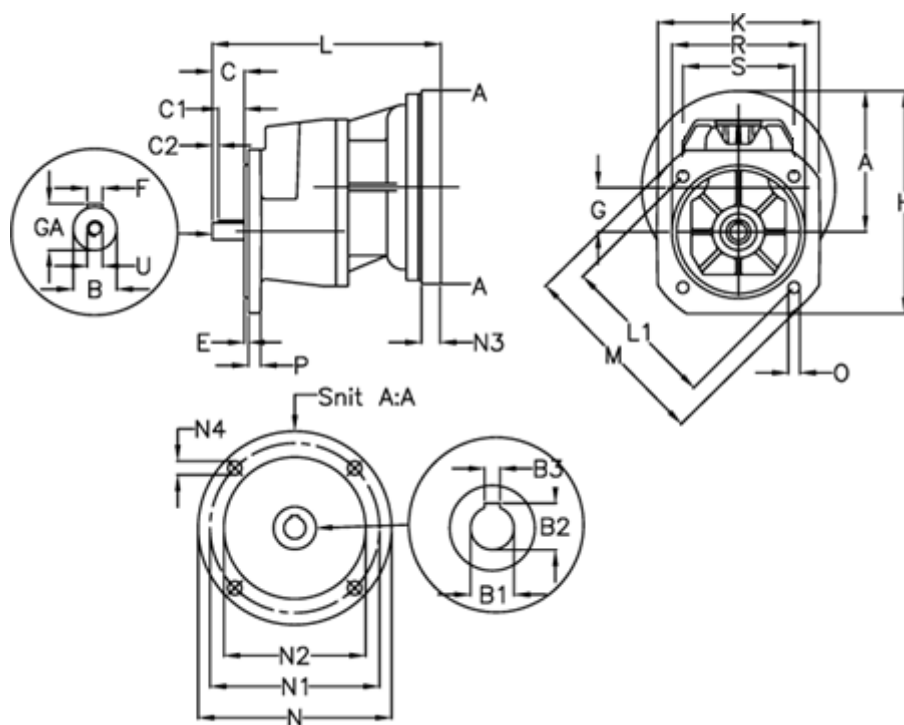

Data Sheet

Article number: 40550500142440
 Description: Single Stage Helical Gear
 S 501-1,4-P100B5

Measures

A = 196.5	E = 4.0	M = 300.0	R = 230
B = 38	F = 10x8x60	N = 250	S = 185
B1 = 28	G = 73.5	N1 = 215	U = M12
B2 = 31.3	GA = 41.0	N2 = 180	
B3 = 8	H = 326.5	N3 = -	
C = 80	K = 260	N4 = M12x16	
C1 = 60	L = 344	O = 14.0	
C2 = 10	L1 = 265.0	P = 15	